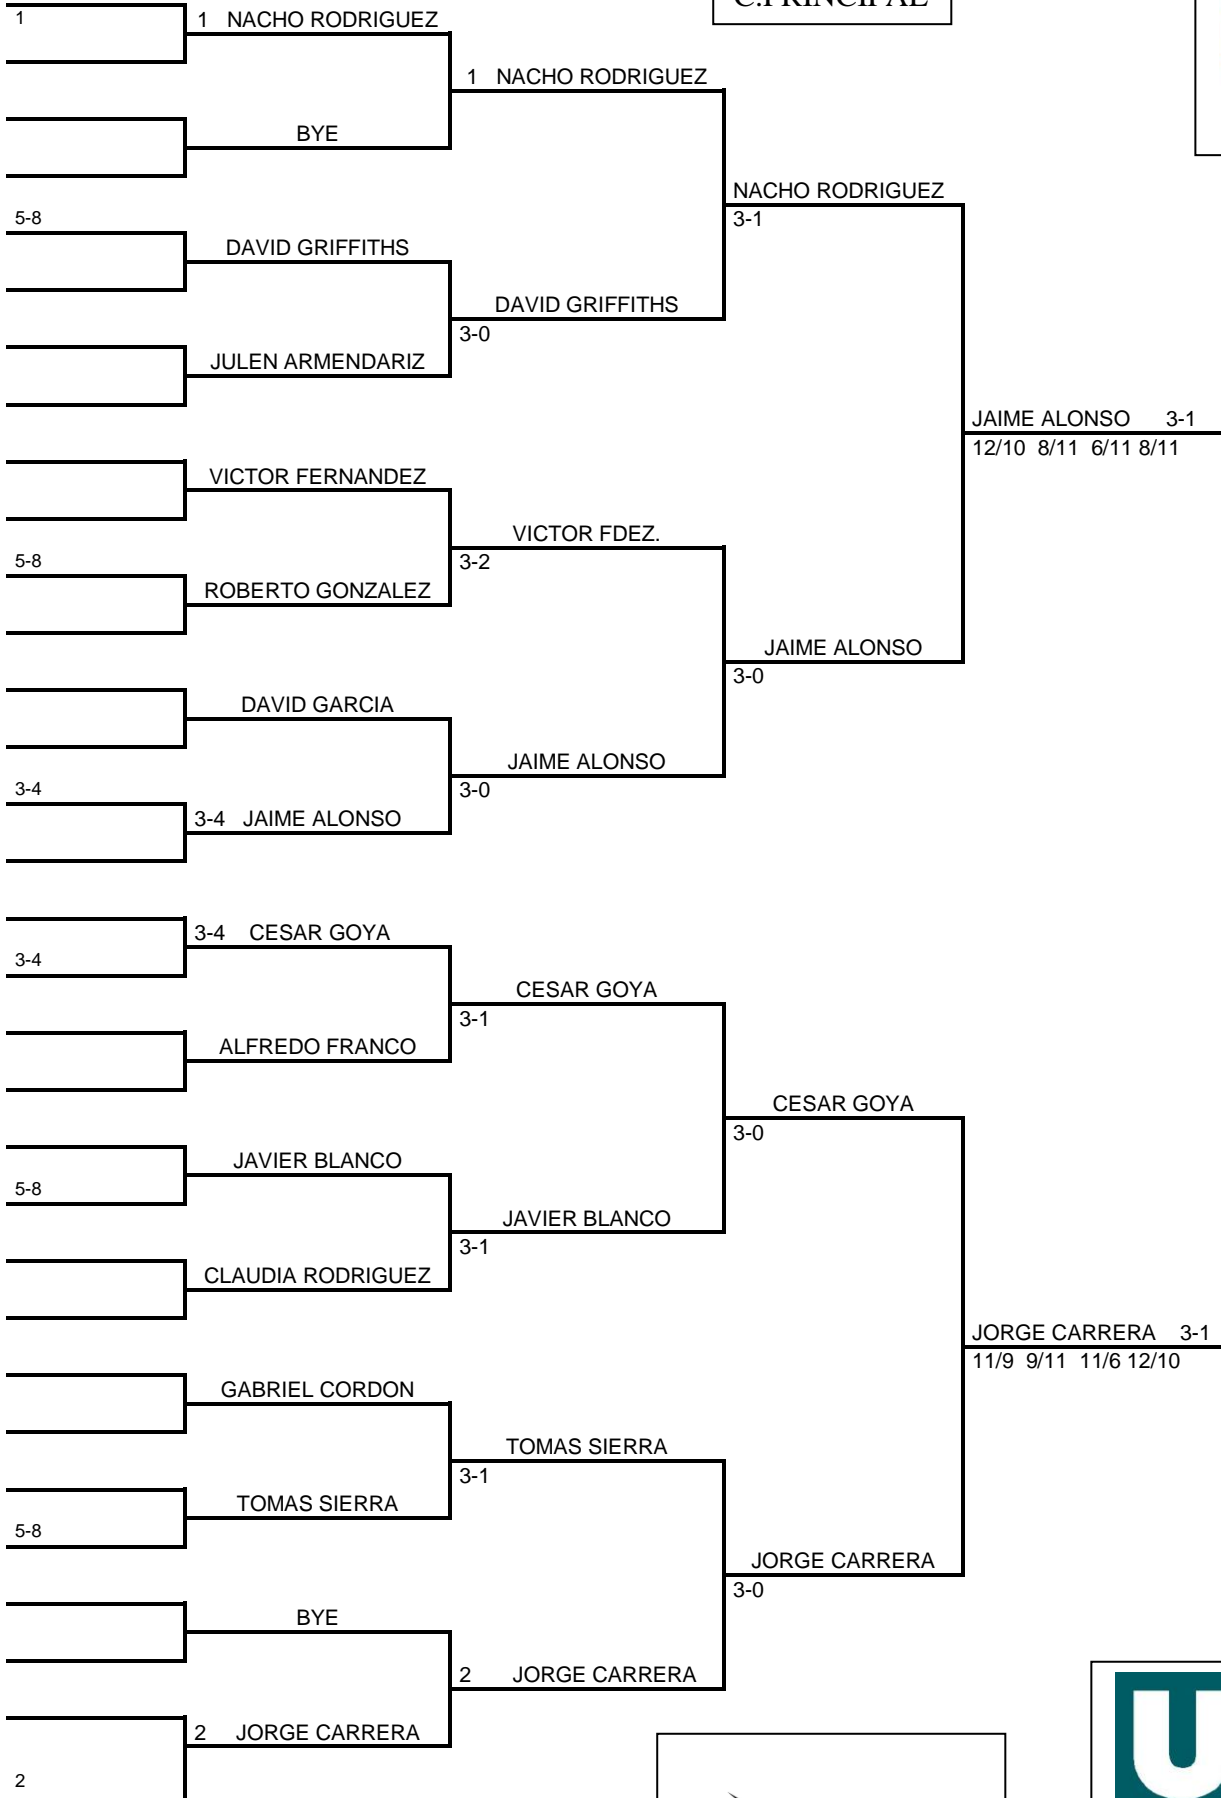

C.PRINCIPAL

JAIME ALONSO
W/O LESION